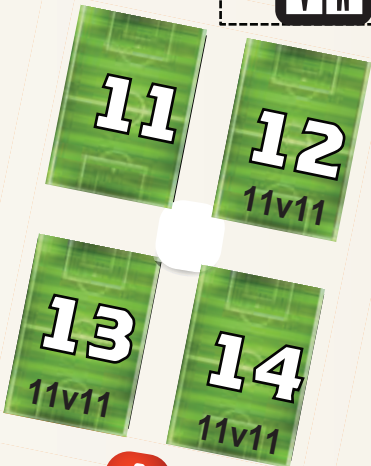

← To Cave Creek Road

Deer Valley Road

REACH 11 SPORTS COMPLEX
2425 E Deer Valley Road

To Tatum Blvd →

Parking
RV-Bus

RV-Bus

Parking

SAFETY ZONE
SPECTATOR AREA

P Parking

Restrooms

Apparel Shop

Food Trucks

AT's and First

INFO